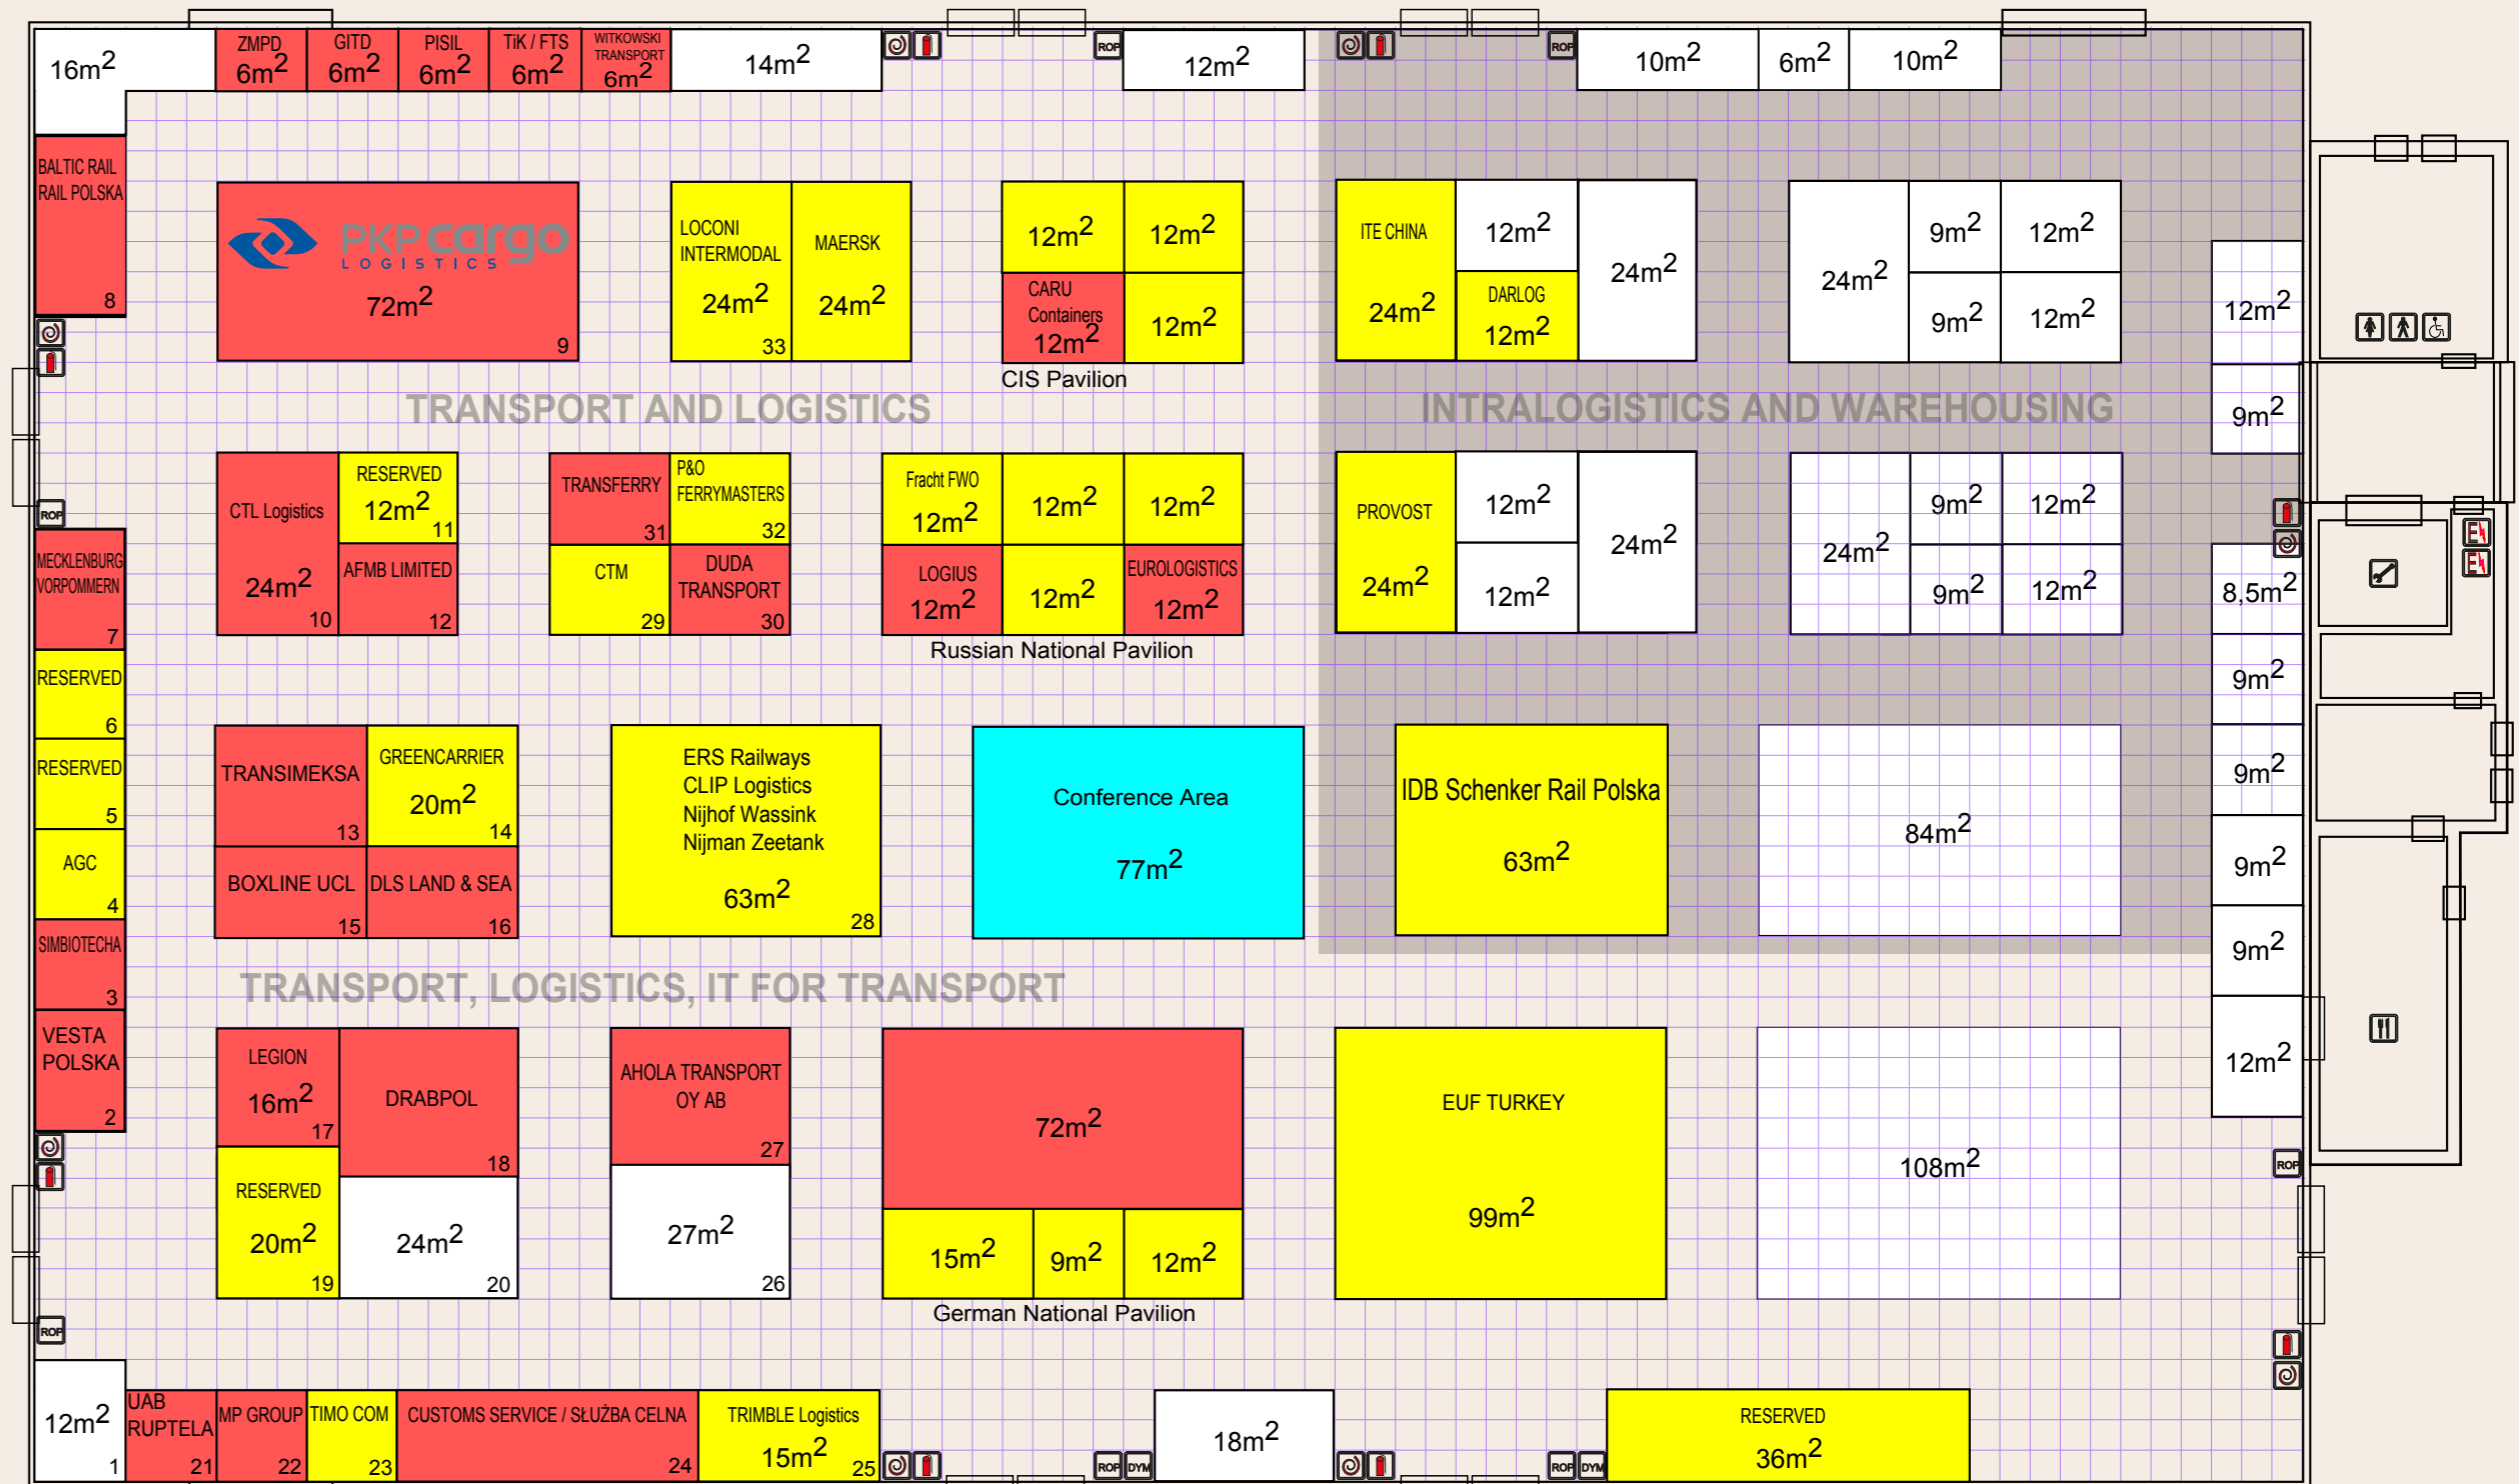

26 - 28 November 2013

Trans Poland 2013

MAIN ENTRANCE →

MAIN ENTRANCE →

Last update: 02.09.2013